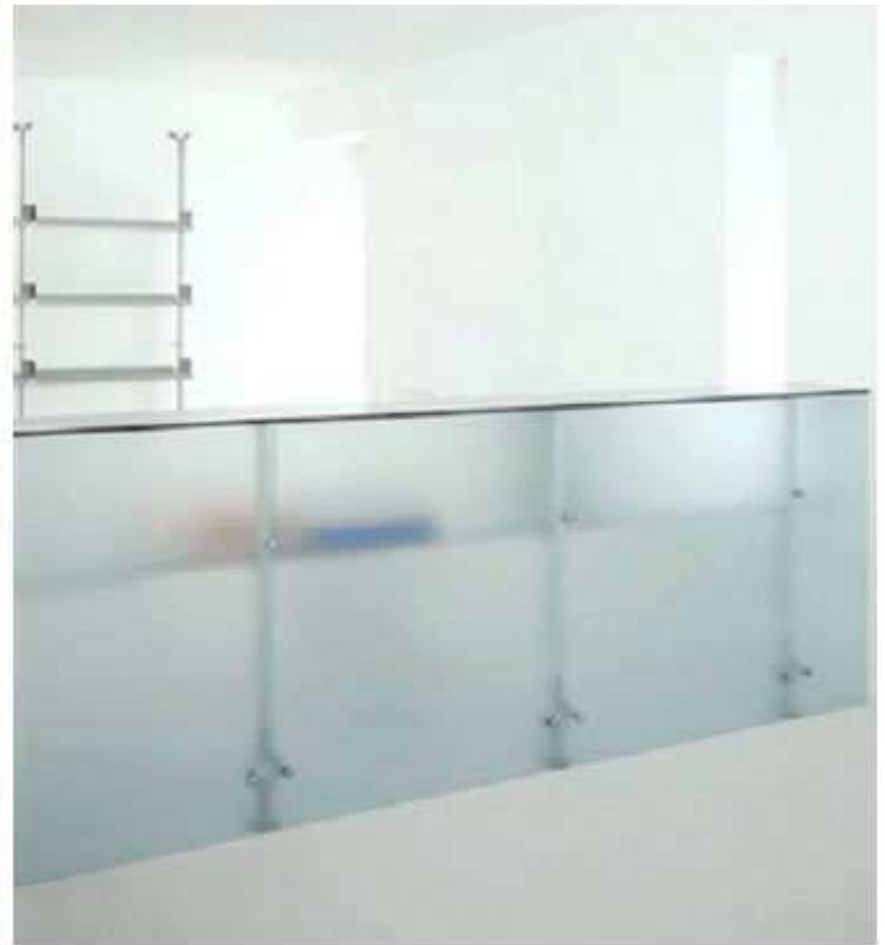

---

reception desk

Glass fronted 'bespoke' reception desks, can be made to any size, front panels in any standard Osso glass finish – frosted, painted, acrylic etc.